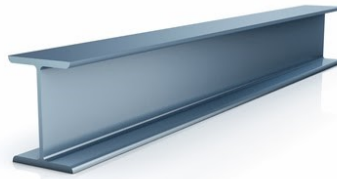

INTEGRA STONE

Materials List for Builders Deck and Step Kit

- IntegraStone Tile and Treads

- Galvanized steel deck joists

- Angle iron ledger

- Steel I – Beam

- 3”x 3” Tube steel columns

- Metal stair stringers